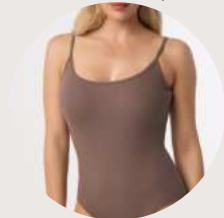

FLAMENCO

NAVY BLUE

BODYSUITS

TIA

S-XL

92% COTTON
8% ELASTANE

COCOA

ECRU