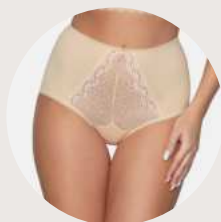

BBL 185

S-3XL

92% COTTON
8% ELASTANE

BLACK

WHITE

BEIGE