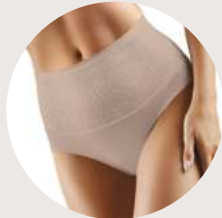

BBL 069

S-3XL

92% COTTON
8% ELASTANE
87% POLYAMIDE
13% ELASTANE

WHITE

BLACK

BEIGE